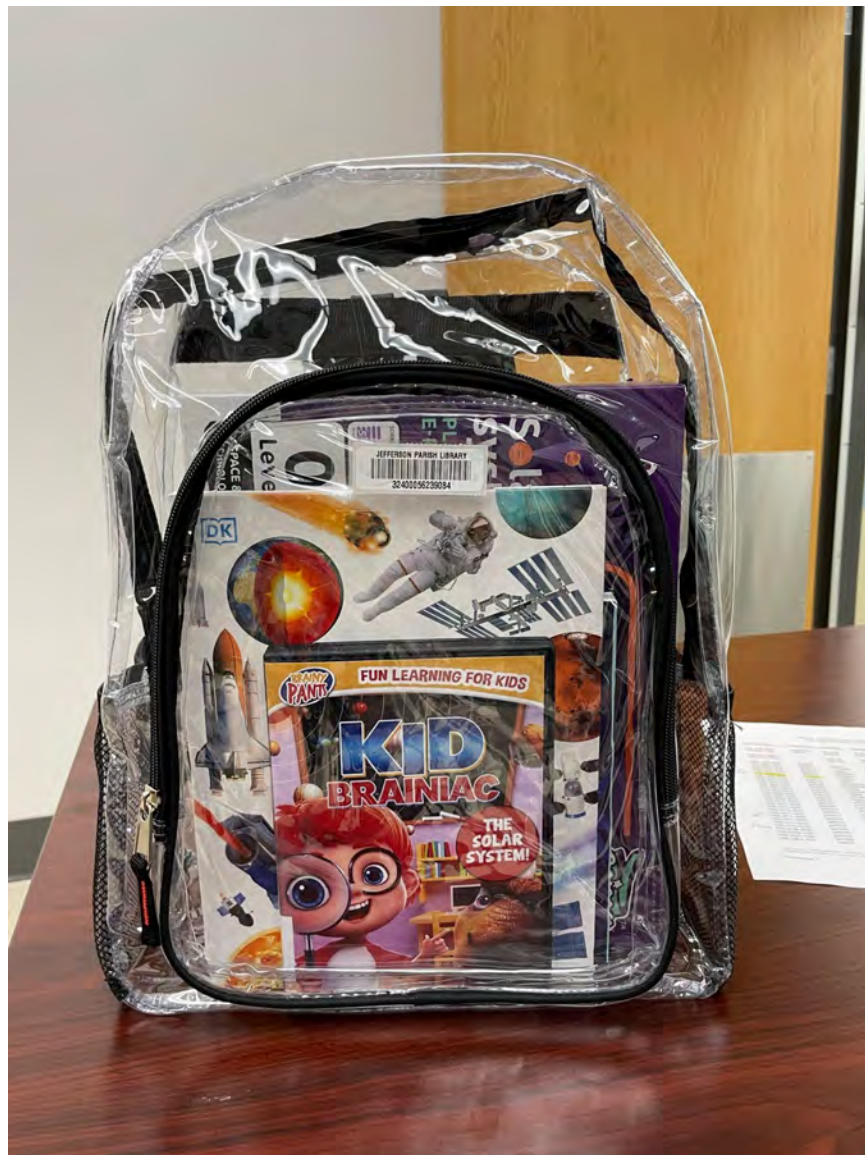

STEAM KIT: SOLAR SYSTEM

DETAILS: Books and activities focusing on the solar system.

LOST/DAMAGED ITEM FEE: $10.00