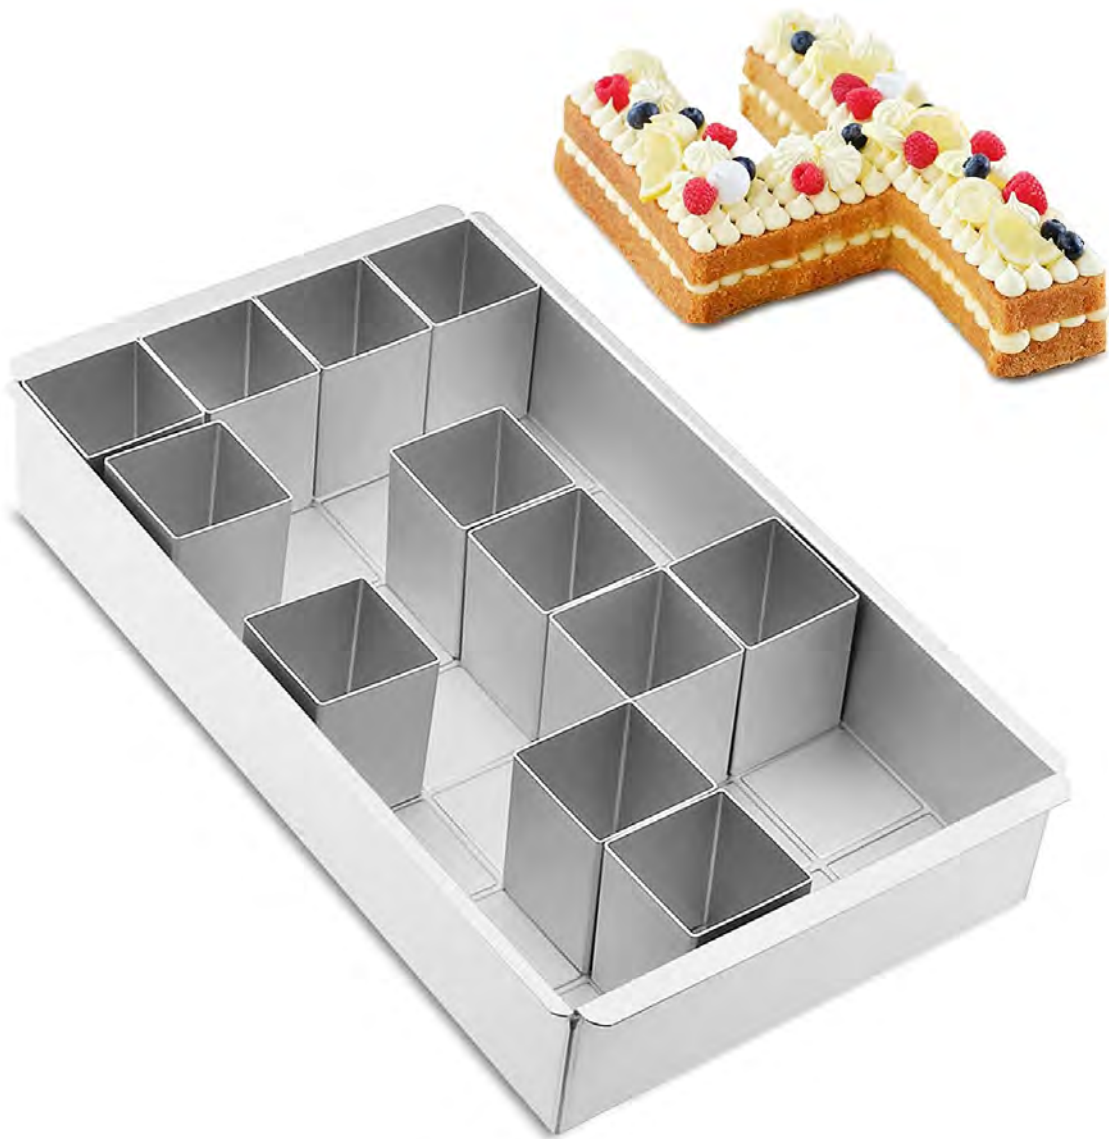

# ADJUSTABLE CAKE MOLD

**DETAILS:** Contains twelve (12) moveable squares and one deep cake pan to form molds for letters, numbers, and shapes.

**ACCESSORIES:**

**LOST/DAMAGED ITEM FEE: \$10.00**