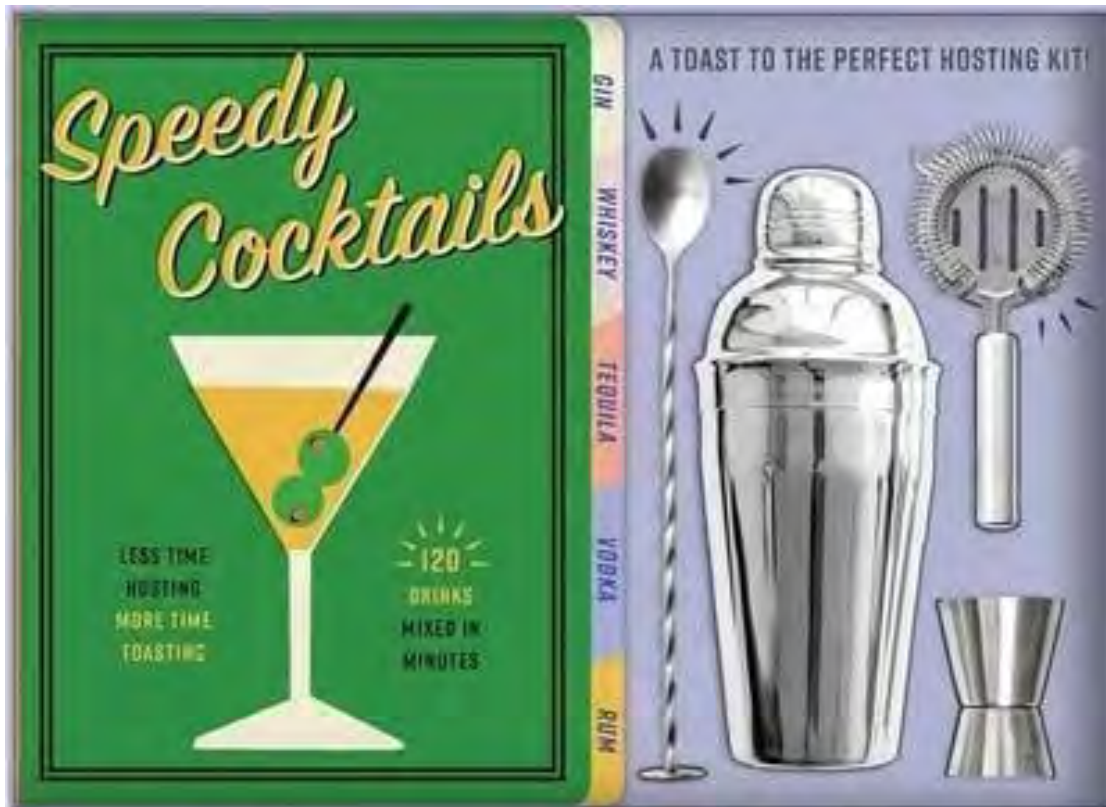

COCKTAIL KIT

DETAILS:

ACCESSORIES: 1 42-page Speedy Cocktails recipe book, 1 cocktail shaker with built-in strainer and measuring cup, and 1 bar spoon muddler in container.

LOST/DAMAGED ITEM FEE: $15.00