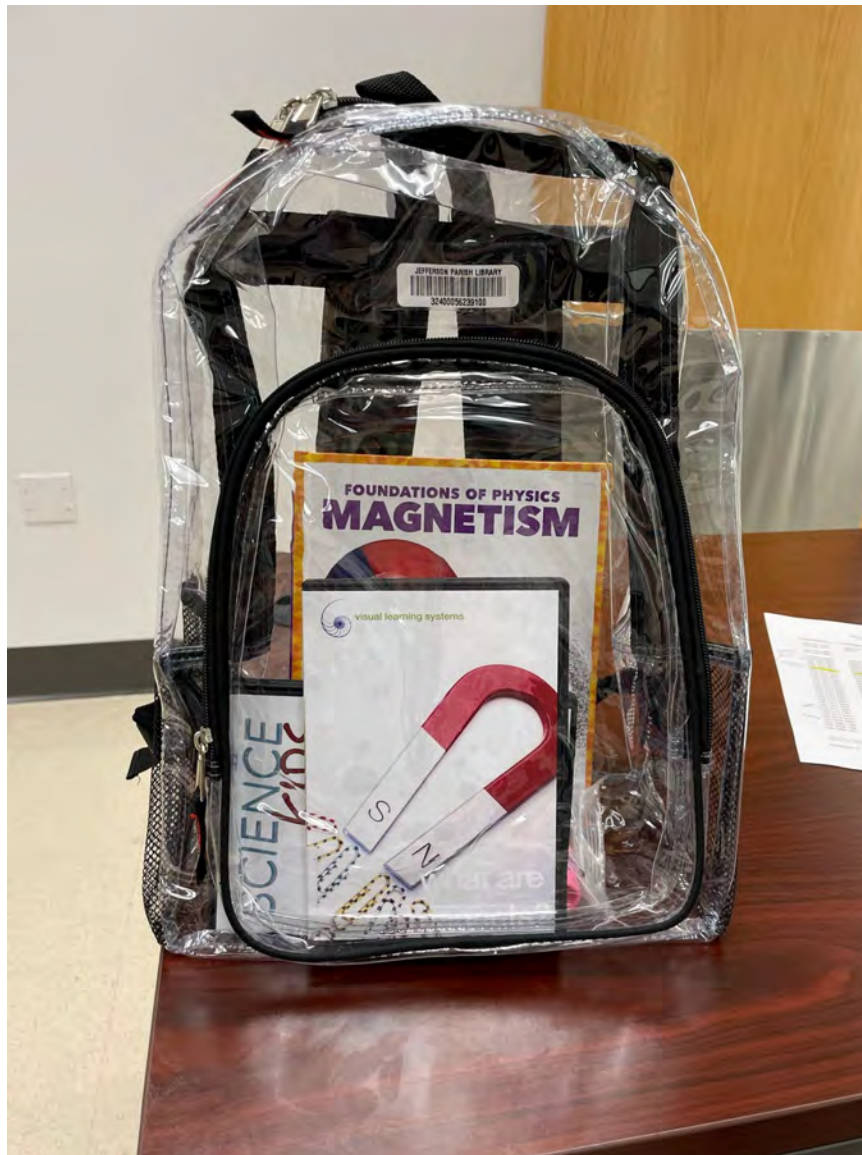

STEAM KIT: MAGNETS

DETAILS: Books, DVDs, and activities focusing on magnets and magnetism.

LOST/DAMAGED ITEM FEE: $10.00