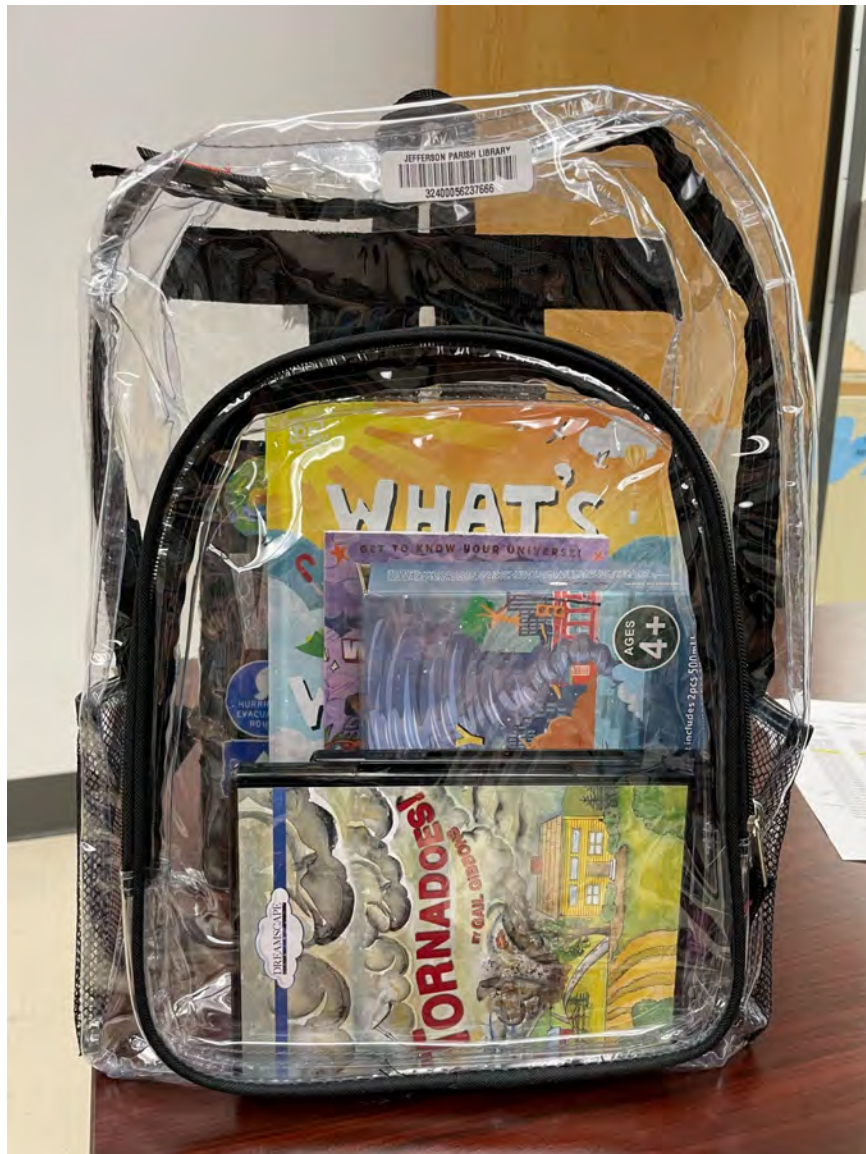

STEAM KIT: WEATHER

DETAILS: Books, DVDs, and activities focusing on the weather and climate.

LOST/DAMAGED ITEM FEE: $10.00